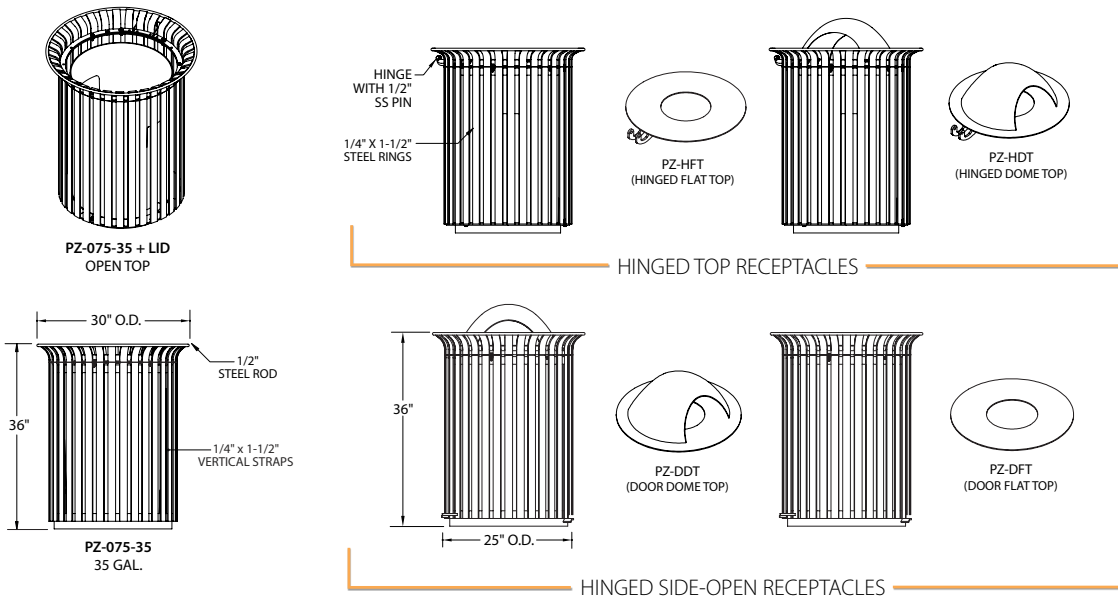

Recycling matters to the health of our environment. To easily separate recyclable material from waste, Tournesol offers side recycle or trash top options, and decals for both tops and sides. Ask a Tournesol Advisor for details.