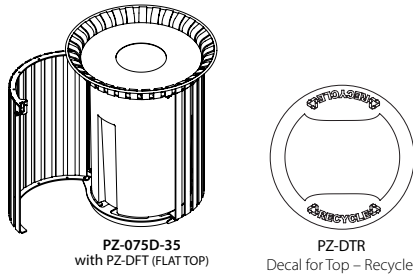

Recycling matters to the health of our environment. To easily separate recyclable material from waste, Tournesol offers side recycle or trash top options, and decals for both tops and sides. Ask a Tournesol Advisor for details.